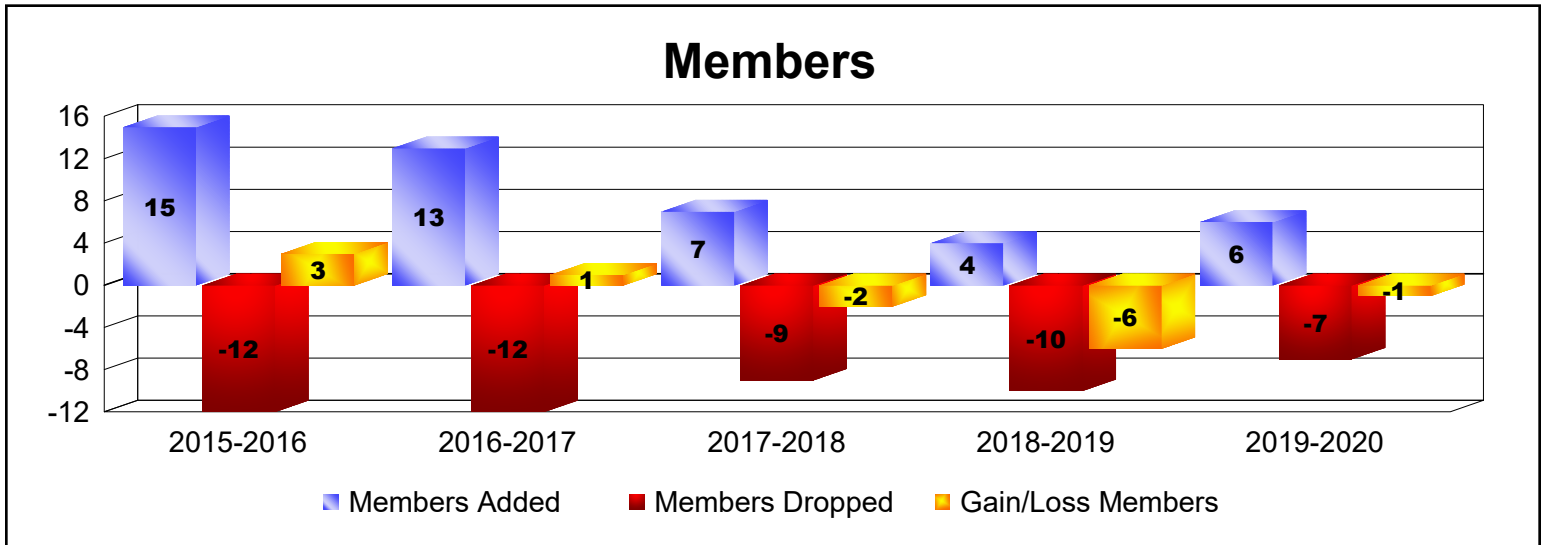

Year	New Clubs	Dropped Clubs	Gain/ Loss Clubs	New Members	Charter Members	Reinstate Members	Transfer Members	Total Member Added	Total Members Dropped	Gain/ Loss Members
2015-2016	0	-1	-1	117	2	3	5	127	-158	-31
2016-2017	0	-1	-1	105	1	1	2	109	-148	-39
2017-2018	0	-1	-1	162	0	4	2	168	-199	-31
2018-2019	0	-1	-1	107	0	2	2	111	-140	-29
2019-2020	0	0	0	79	0	5	4	88	-131	-43
Average	0	-1	-1	114	1	3	3	121	-155	-35

Year	New Clubs	Dropped Clubs	Gain/Loss Clubs	New Members	Charter Members	Reinstate Members	Transfer Members	Total Member Added	Total Members Dropped	Gain/Loss Members
2015-2016	0	0	0	15	0	0	0	15	-12	3
2016-2017	0	0	0	13	0	0	0	13	-12	1
2017-2018	0	0	0	7	0	0	0	7	-9	-2
2018-2019	0	0	0	3	0	1	0	4	-10	-6
2019-2020	0	0	0	6	0	0	0	6	-7	-1
Average	0	0	0	9	0	0	0	9	-10	-1