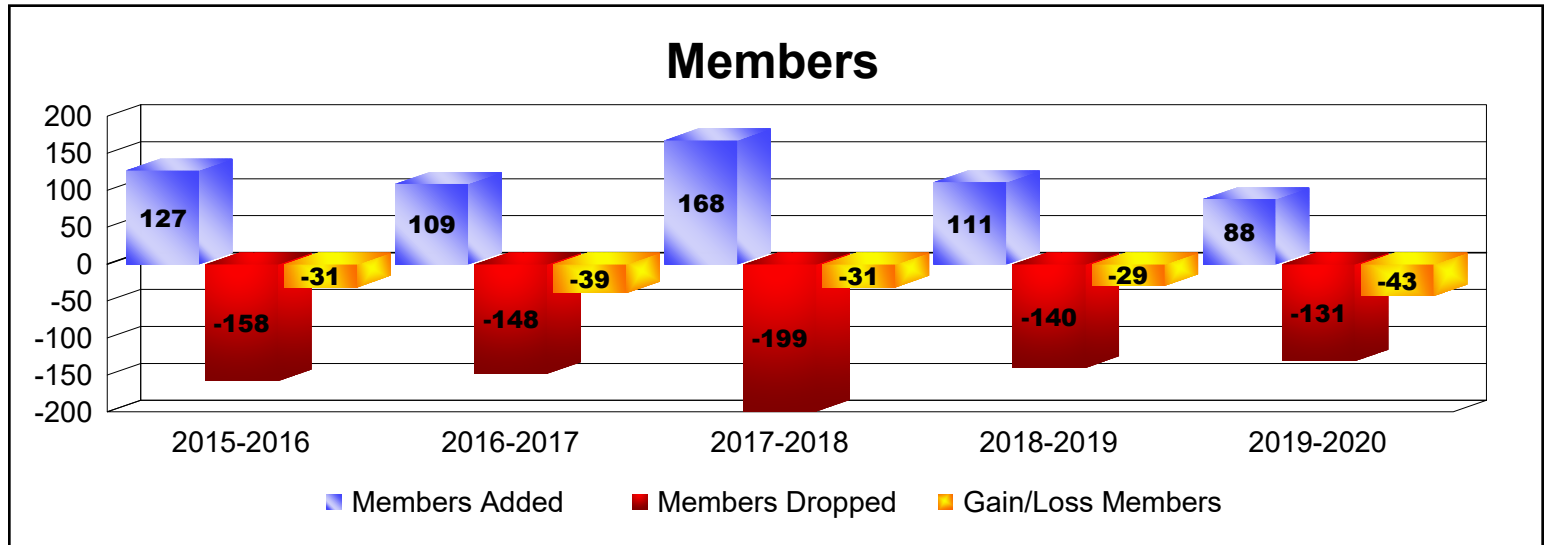

Year	New Clubs	Dropped Clubs	Gain/ Loss Clubs	New Members	Charter Members	Reinstate Members	Transfer Members	Total Member Added	Total Members Dropped	Gain/ Loss Members
2015-2016	0	-1	-1	117	2	3	5	127	-158	-31
2016-2017	0	-1	-1	105	1	1	2	109	-148	-39
2017-2018	0	-1	-1	162	0	4	2	168	-199	-31
2018-2019	0	-1	-1	107	0	2	2	111	-140	-29
2019-2020	0	0	0	79	0	5	4	88	-131	-43
Average	0	-1	-1	114	1	3	3	121	-155	-35

Year	New Clubs	Dropped Clubs	Gain/Loss Clubs	New Members	Charter Members	Reinstate Members	Transfer Members	Total Member Added	Total Members Dropped	Gain/Loss Members
2015-2016	0	0	0	15	0	0	0	15	-12	3
2016-2017	0	0	0	13	0	0	0	13	-12	1
2017-2018	0	0	0	7	0	0	0	7	-9	-2
2018-2019	0	0	0	3	0	1	0	4	-10	-6
2019-2020	0	0	0	6	0	0	0	6	-7	-1
Average	0	0	0	9	0	0	0	9	-10	-1