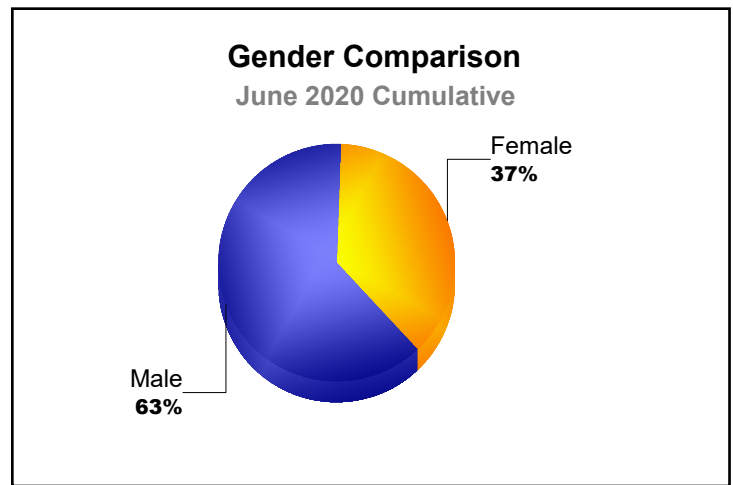

Year	New Clubs	Dropped Clubs	Gain/Loss Clubs	New Members	Charter Members	Reinstate Members	Transfer Members	Total Member Added	Total Members Dropped	Gain/Loss Members
2015-2016	0	0	0	15	0	0	0	15	-12	3
2016-2017	0	0	0	13	0	0	0	13	-12	1
2017-2018	0	0	0	7	0	0	0	7	-9	-2
2018-2019	0	0	0	3	0	1	0	4	-10	-6
2019-2020	0	0	0	6	0	0	0	6	-7	-1
Average	0	0	0	9	0	0	0	9	-10	-1