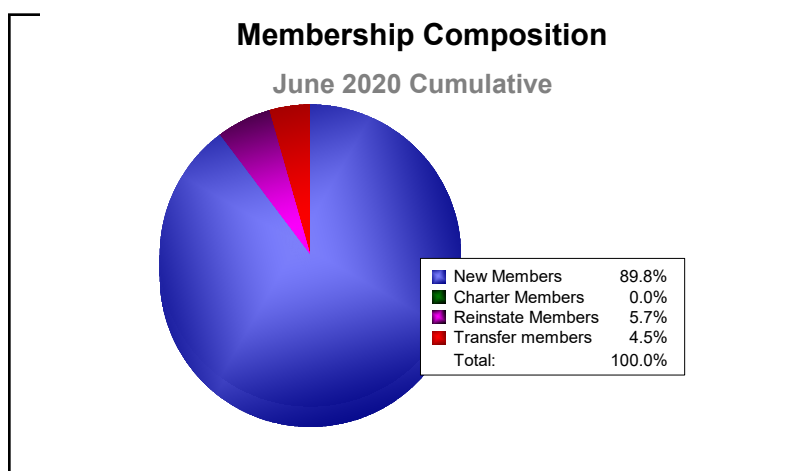

Year	New Clubs	Dropped Clubs	Gain/ Loss Clubs	New Members	Charter Members	Reinstate Members	Transfer Members	Total Member Added	Total Members Dropped	Gain/ Loss Members
2015-2016	0	-1	-1	117	2	3	5	127	-158	-31
2016-2017	0	-1	-1	105	1	1	2	109	-148	-39
2017-2018	0	-1	-1	162	0	4	2	168	-199	-31
2018-2019	0	-1	-1	107	0	2	2	111	-140	-29
2019-2020	0	0	0	79	0	5	4	88	-131	-43
Average	0	-1	-1	114	1	3	3	121	-155	-35

Year	New Clubs	Dropped Clubs	Gain/Loss Clubs	New Members	Charter Members	Reinstate Members	Transfer Members	Total Member Added	Total Members Dropped	Gain/Loss Members
2015-2016	0	0	0	15	0	0	0	15	-12	3
2016-2017	0	0	0	13	0	0	0	13	-12	1
2017-2018	0	0	0	7	0	0	0	7	-9	-2
2018-2019	0	0	0	3	0	1	0	4	-10	-6
2019-2020	0	0	0	6	0	0	0	6	-7	-1
Average	0	0	0	9	0	0	0	9	-10	-1