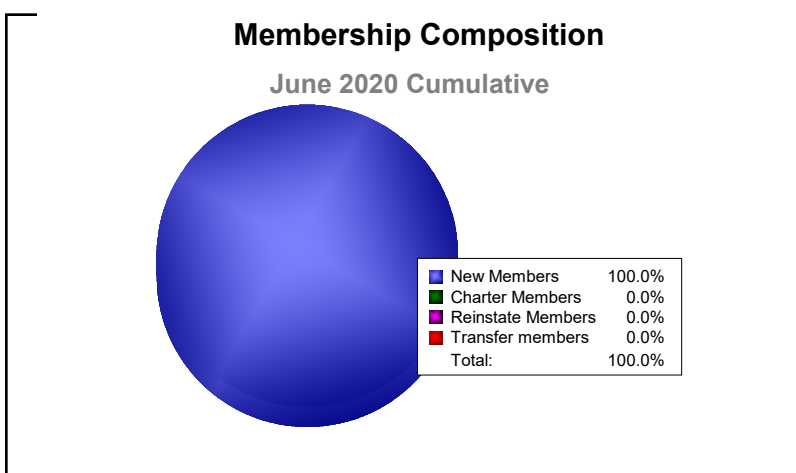

Year	New Clubs	Dropped Clubs	Gain/ Loss Clubs	New Members	Charter Members	Reinstate Members	Transfer Members	Total Member Added	Total Members Dropped	Gain/ Loss Members
2015-2016	0	-1	-1	117	2	3	5	127	-158	-31
2016-2017	0	-1	-1	105	1	1	2	109	-148	-39
2017-2018	0	-1	-1	162	0	4	2	168	-199	-31
2018-2019	0	-1	-1	107	0	2	2	111	-140	-29
2019-2020	0	0	0	79	0	5	4	88	-131	-43
Average	0	-1	-1	114	1	3	3	121	-155	-35

Year	New Clubs	Dropped Clubs	Gain/Loss Clubs	New Members	Charter Members	Reinstate Members	Transfer Members	Total Member Added	Total Members Dropped	Gain/Loss Members
2015-2016	0	0	0	15	0	0	0	15	-12	3
2016-2017	0	0	0	13	0	0	0	13	-12	1
2017-2018	0	0	0	7	0	0	0	7	-9	-2
2018-2019	0	0	0	3	0	1	0	4	-10	-6
2019-2020	0	0	0	6	0	0	0	6	-7	-1
Average	0	0	0	9	0	0	0	9	-10	-1