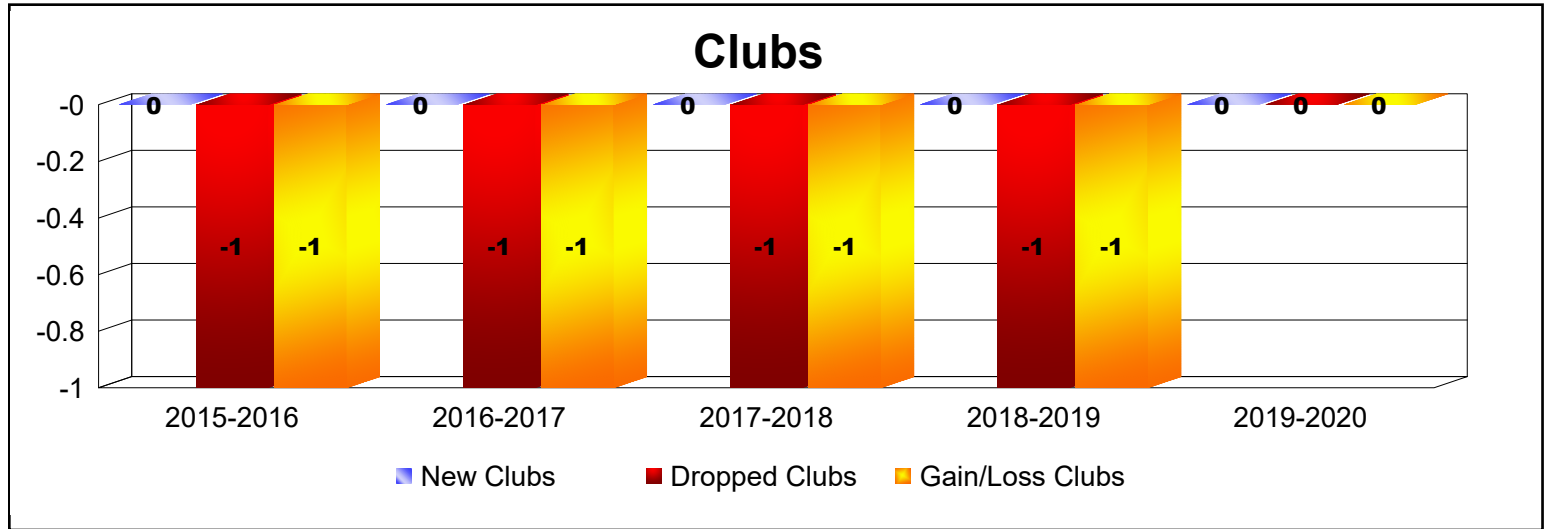

Year	New Clubs	Dropped Clubs	Gain/ Loss Clubs	New Members	Charter Members	Reinstate Members	Transfer Members	Total Member Added	Total Members Dropped	Gain/ Loss Members
2015-2016	0	-1	-1	117	2	3	5	127	-158	-31
2016-2017	0	-1	-1	105	1	1	2	109	-148	-39
2017-2018	0	-1	-1	162	0	4	2	168	-199	-31
2018-2019	0	-1	-1	107	0	2	2	111	-140	-29
2019-2020	0	0	0	79	0	5	4	88	-131	-43
Average	0	-1	-1	114	1	3	3	121	-155	-35

Year	New Clubs	Dropped Clubs	Gain/Loss Clubs	New Members	Charter Members	Reinstate Members	Transfer Members	Total Member Added	Total Members Dropped	Gain/Loss Members
2015-2016	0	0	0	15	0	0	0	15	-12	3
2016-2017	0	0	0	13	0	0	0	13	-12	1
2017-2018	0	0	0	7	0	0	0	7	-9	-2
2018-2019	0	0	0	3	0	1	0	4	-10	-6
2019-2020	0	0	0	6	0	0	0	6	-7	-1
Average	0	0	0	9	0	0	0	9	-10	-1