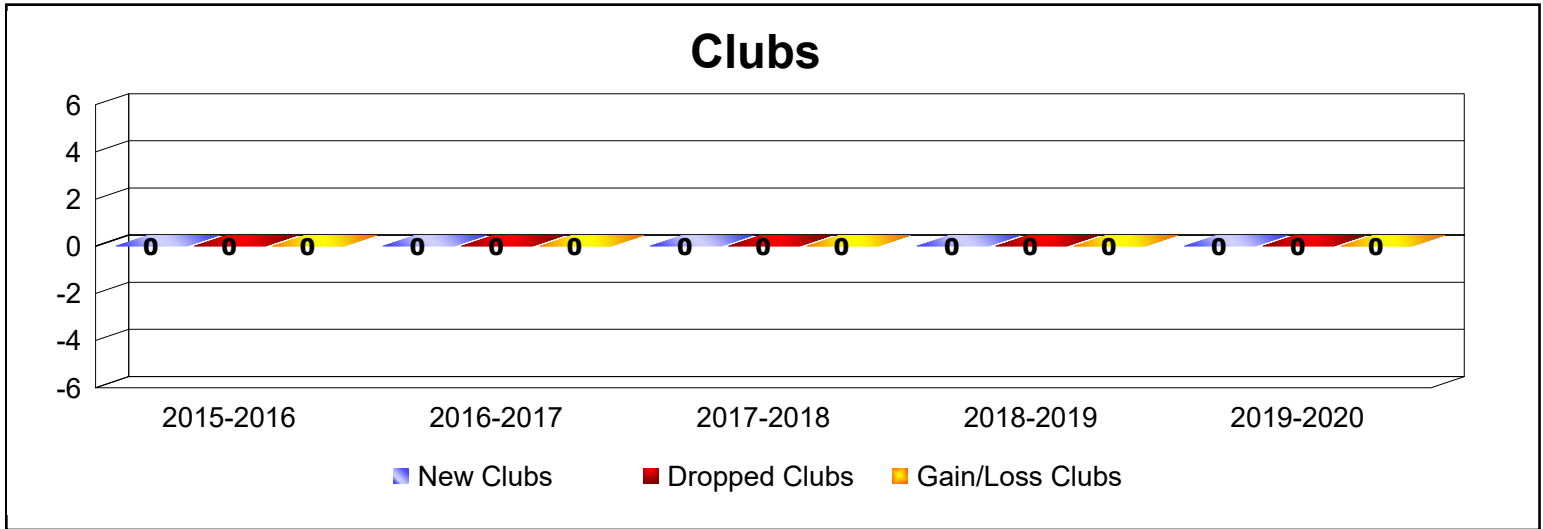

Year	New Clubs	Dropped Clubs	Gain/ Loss Clubs	New Members	Charter Members	Reinstate Members	Transfer Members	Total Member Added	Total Members Dropped	Gain/ Loss Members
2015-2016	0	-1	-1	117	2	3	5	127	-158	-31
2016-2017	0	-1	-1	105	1	1	2	109	-148	-39
2017-2018	0	-1	-1	162	0	4	2	168	-199	-31
2018-2019	0	-1	-1	107	0	2	2	111	-140	-29
2019-2020	0	0	0	79	0	5	4	88	-131	-43
Average	0	-1	-1	114	1	3	3	121	-155	-35

Year	New Clubs	Dropped Clubs	Gain/Loss Clubs	New Members	Charter Members	Reinstate Members	Transfer Members	Total Member Added	Total Members Dropped	Gain/Loss Members
2015-2016	0	0	0	15	0	0	0	15	-12	3
2016-2017	0	0	0	13	0	0	0	13	-12	1
2017-2018	0	0	0	7	0	0	0	7	-9	-2
2018-2019	0	0	0	3	0	1	0	4	-10	-6
2019-2020	0	0	0	6	0	0	0	6	-7	-1
Average	0	0	0	9	0	0	0	9	-10	-1