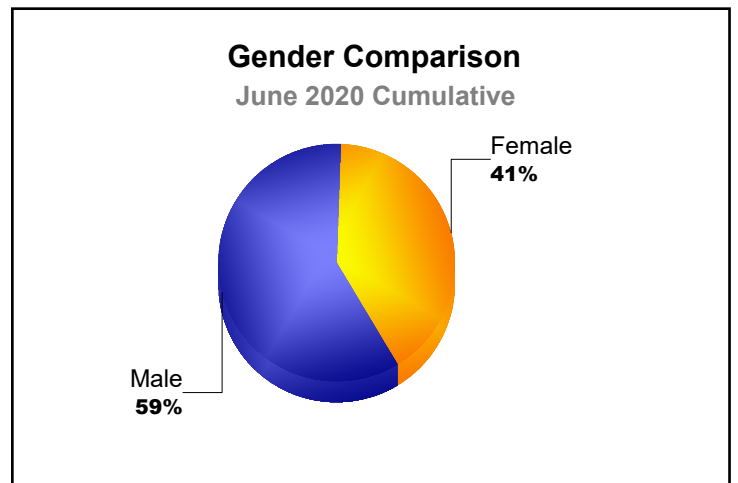

Year	New Clubs	Dropped Clubs	Gain/ Loss Clubs	New Members	Charter Members	Reinstate Members	Transfer Members	Total Member Added	Total Members Dropped	Gain/ Loss Members
2015-2016	0	-1	-1	117	2	3	5	127	-158	-31
2016-2017	0	-1	-1	105	1	1	2	109	-148	-39
2017-2018	0	-1	-1	162	0	4	2	168	-199	-31
2018-2019	0	-1	-1	107	0	2	2	111	-140	-29
2019-2020	0	0	0	79	0	5	4	88	-131	-43
Average	0	-1	-1	114	1	3	3	121	-155	-35